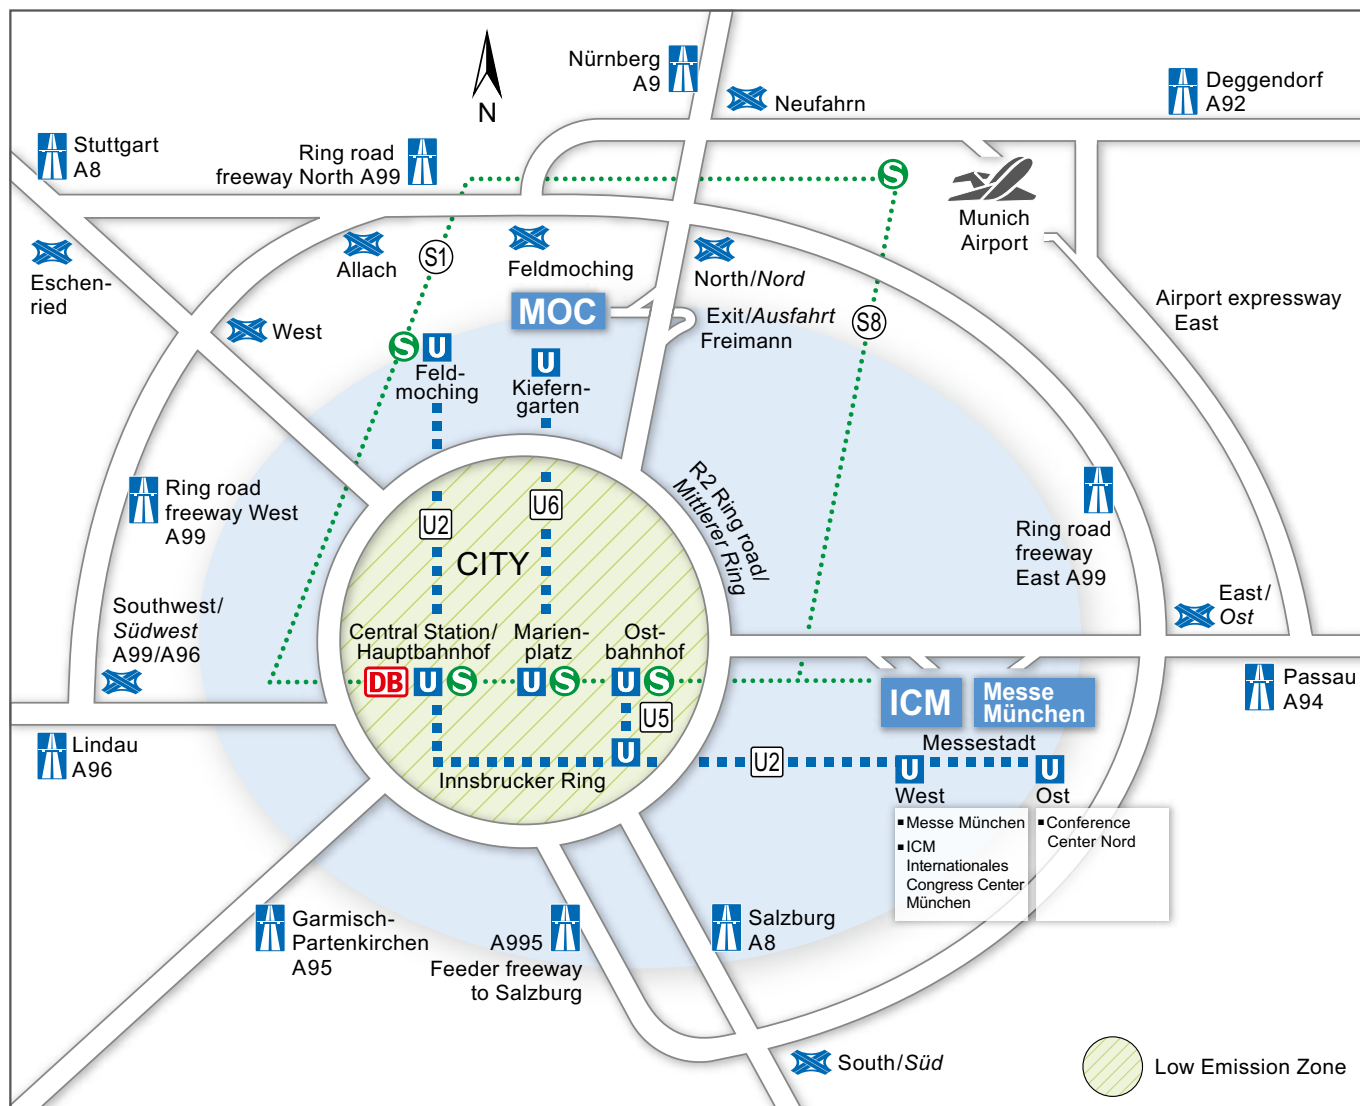

Messe München

HOW TO GET THERE

Address

Messe München GmbH
 Messegelände
 81823 München, Germany
 Tel. +49 89 949-20720
 Fax +49 89 949-20729
 info@messe-muenchen.de

- Messe München is located directly on the stop Messestadt West (U2)
- 18 minutes from downtown by subway
- Messe München is located directly on the A94—reach it by taking freeway exit München-Riem (Exit Nr. 5)
- 45-minute drive by car from Munich Airport
- Enough parking spaces available

A dynamic traffic control system regulates the flow of vehicles around the exhibition grounds. It directs logistics traffic and guides you to the nearest vacant parking space.